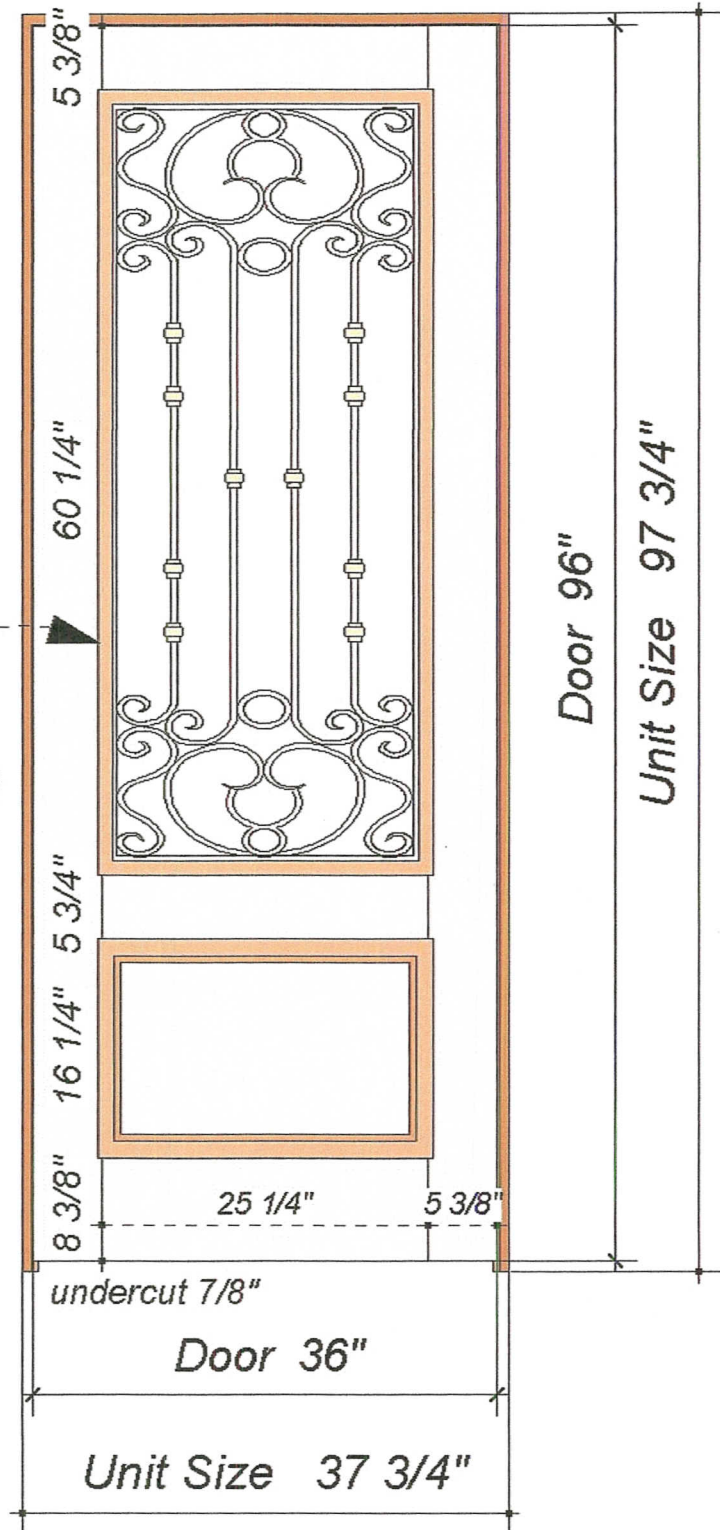

**3/4" LITE
MODEL
IRON GRILL**

RAISED MOLDING

Door Jamb
1 1/4"

NEW ERRA DOORS L.L.C.
2787 N. Airport Rd. Unit 410
Fort Myers, FL 33907
239-340-1229

This design created especially for.

DATE:
19 / ENERO
2010